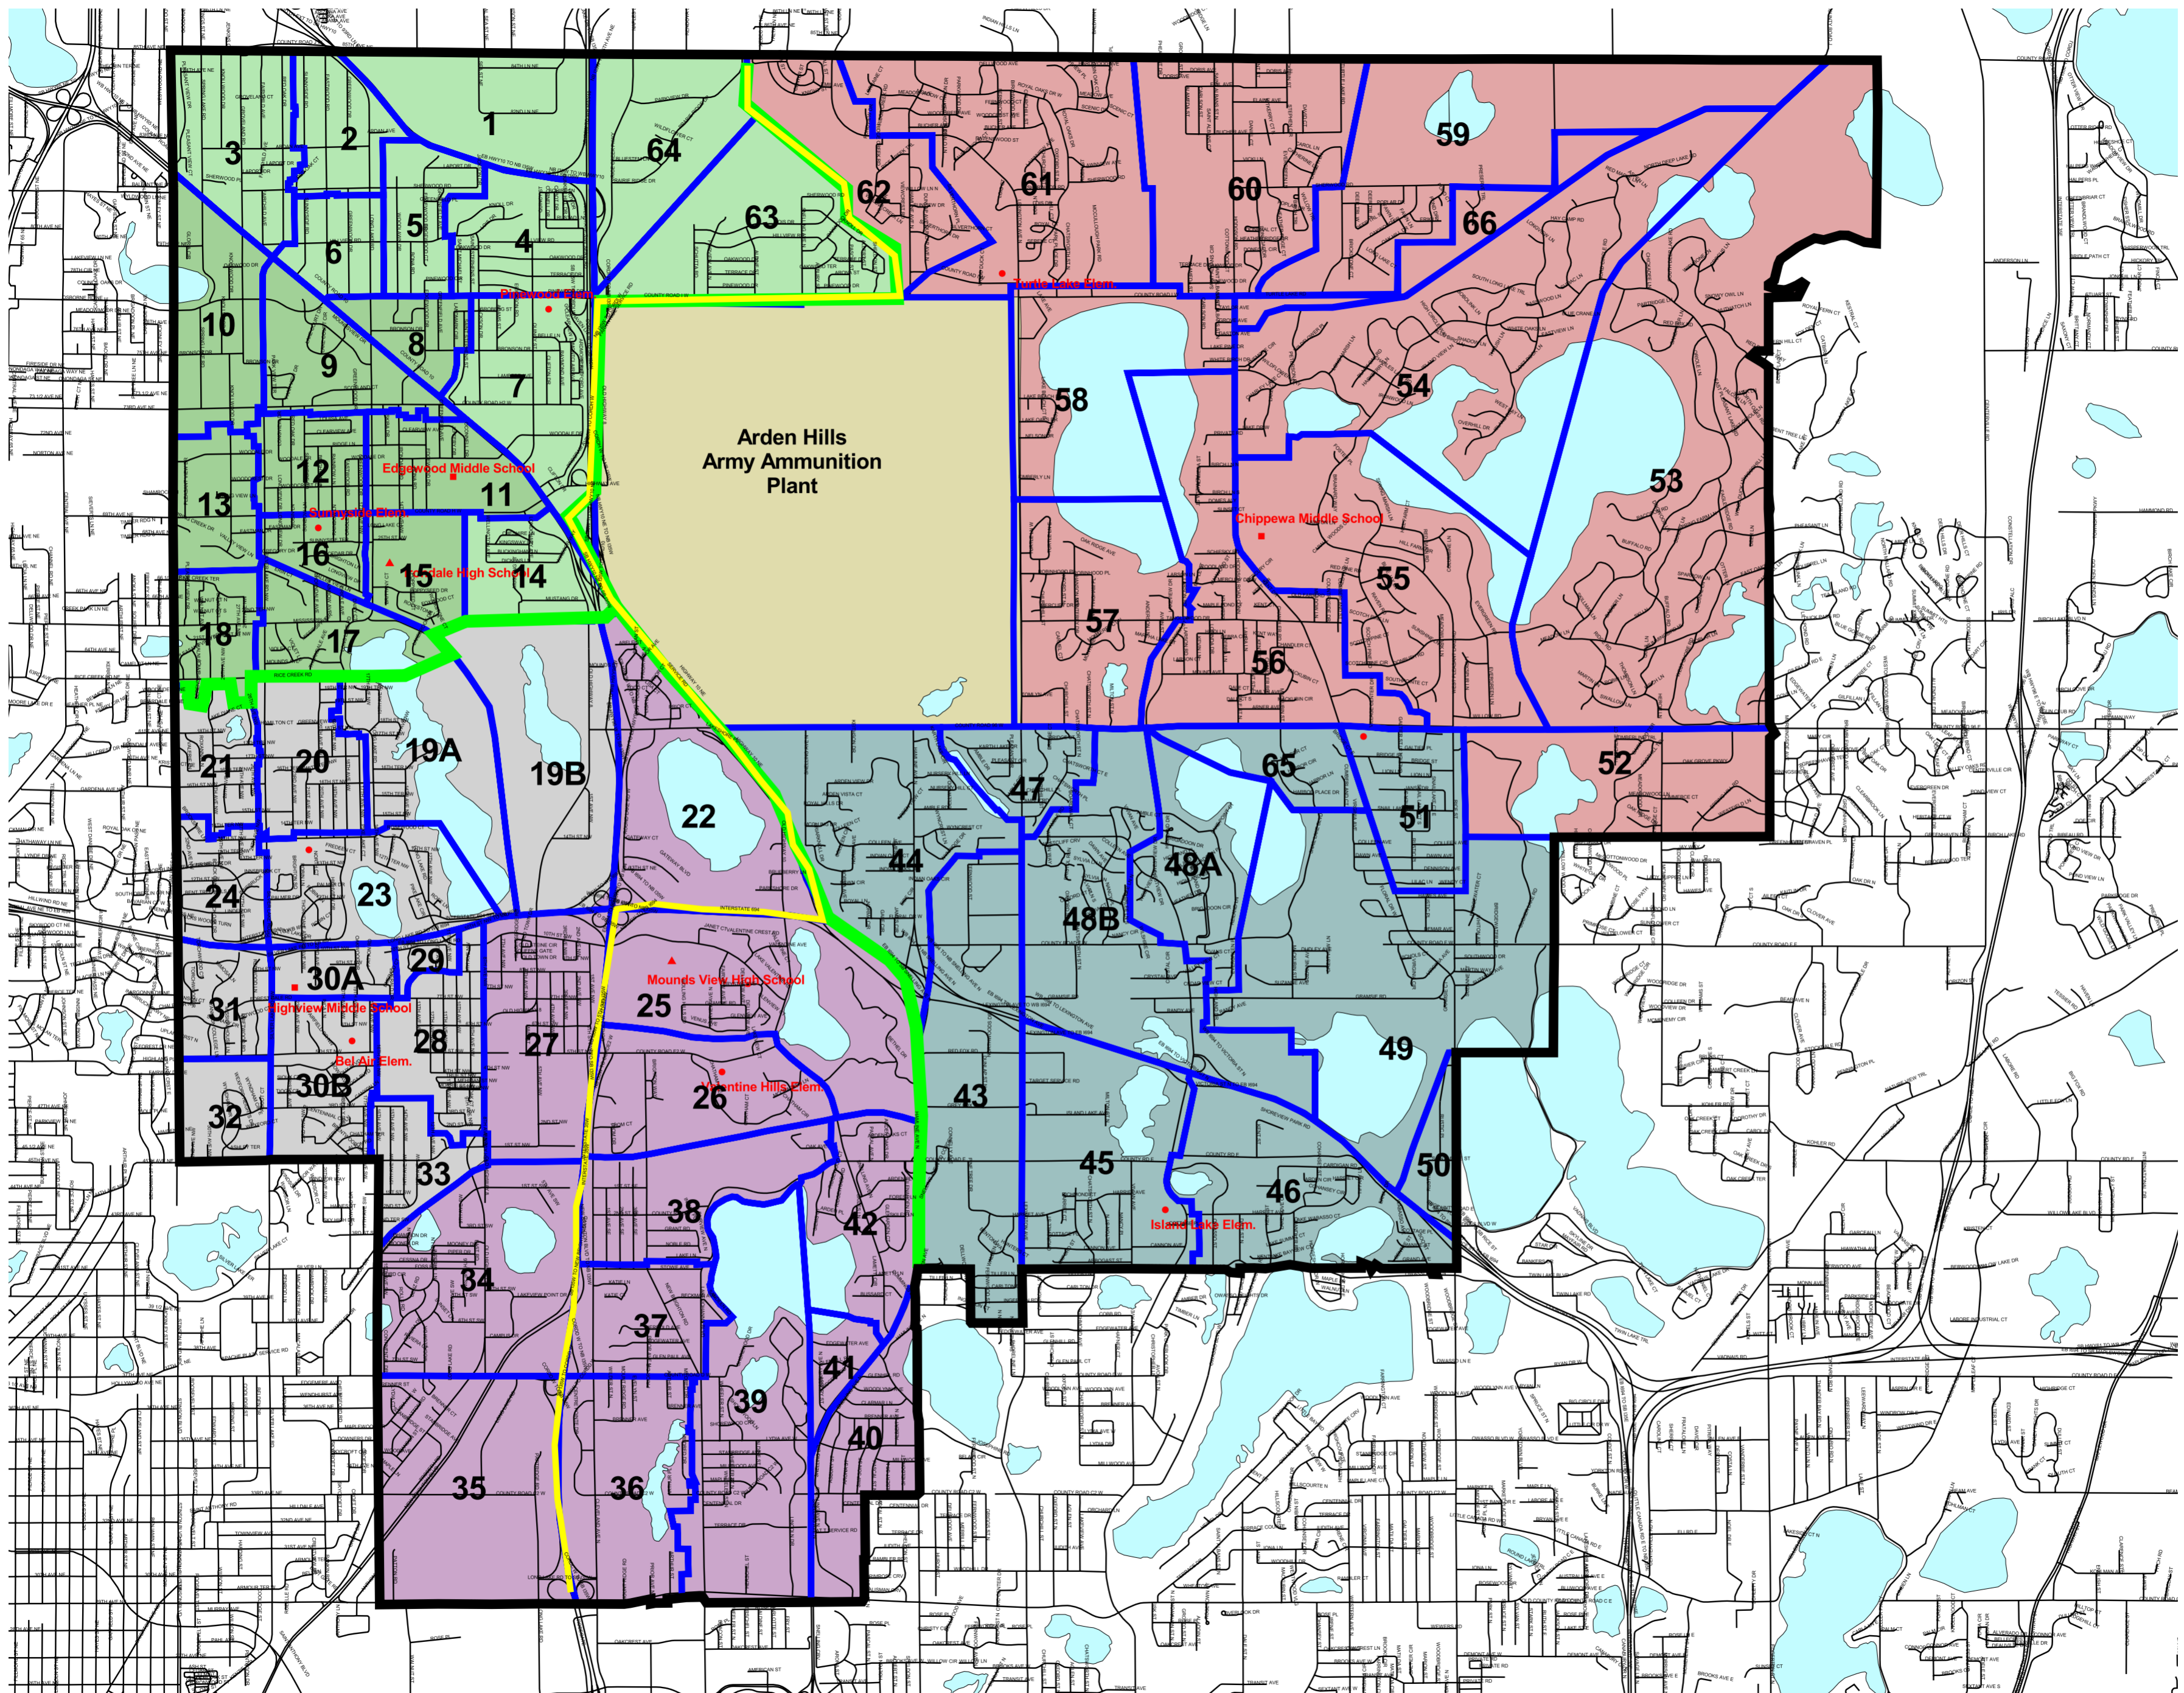

# K-5A

- District Boundary
- ▲ High Schools
- Middle Schools
- Elem Schools
- ▲ High School Bounds
- ▲ Middle School Bounds
- Subunits
- Streets
- Water
- Elem. Attend. Areas
- Bel Air Elem.
- Island Lake Elem.
- Pinewood Elem.
- Sunnyside Elem.
- Turtle Lake Elem.
- Valentine Hills Elem.