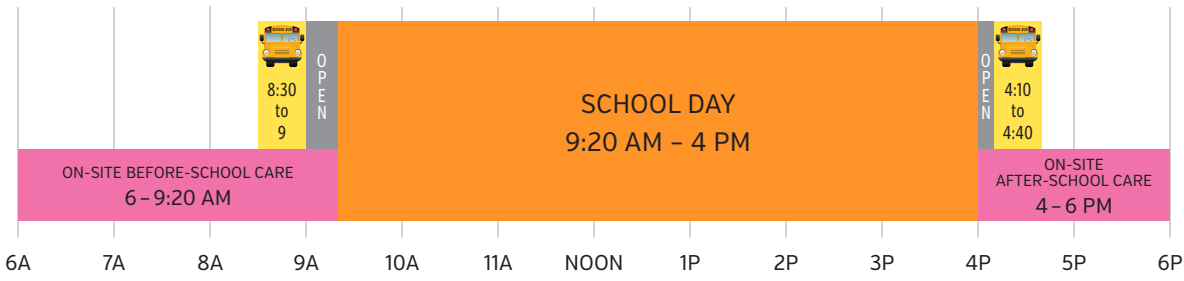

ORANGE OPTION

BEL AIR

ISLAND LAKE

PINEWOOD

SUNNYSIDE

TURTLE LAKE

VALENTINE HILLS

CHIPPEWA MIDDLE SCHOOL, EDGEWOOD MIDDLE SCHOOL, and HIGHVIEW MIDDLE SCHOOL