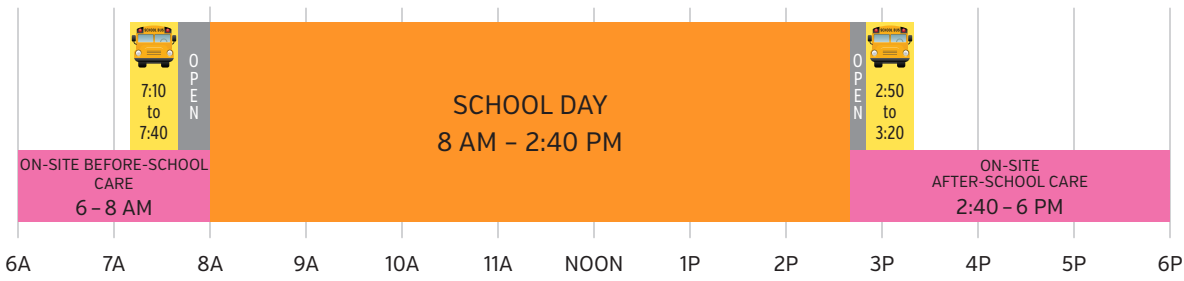

ORANGE OPTION

BEL AIR

ISLAND LAKE

PINEWOOD

SUNNYSIDE

TURTLE LAKE

VALENTINE HILLS

CHIPPEWA MIDDLE SCHOOL, EDGEWOOD MIDDLE SCHOOL, and HIGHVIEW MIDDLE SCHOOL