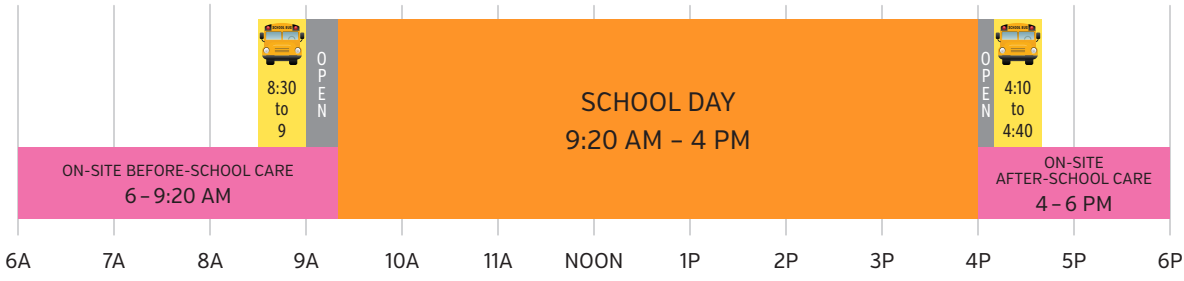

ORANGE OPTION

BEL AIR

ISLAND LAKE

PINEWOOD

SUNNYSIDE

TURTLE LAKE

VALENTINE HILLS

CHIPPEWA MIDDLE SCHOOL, EDGEWOOD MIDDLE SCHOOL, and HIGHVIEW MIDDLE SCHOOL