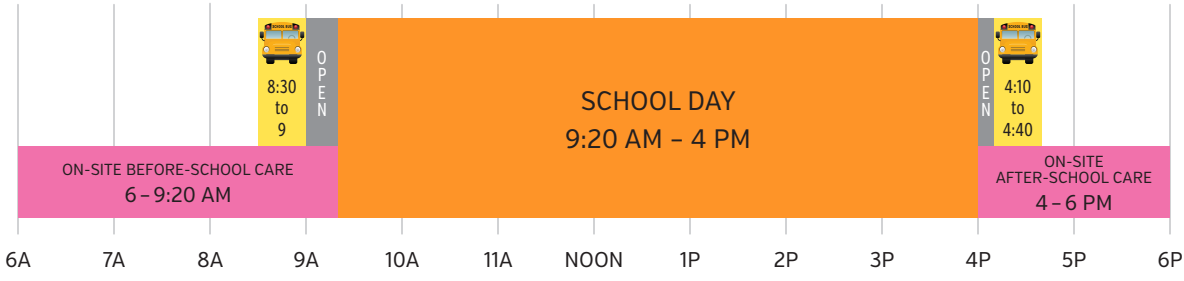

ORANGE OPTION

BEL AIR

ISLAND LAKE

PINEWOOD

SUNNYSIDE

TURTLE LAKE

VALENTINE HILLS

CHIPPEWA MIDDLE SCHOOL, EDGEWOOD MIDDLE SCHOOL, and HIGHVIEW MIDDLE SCHOOL