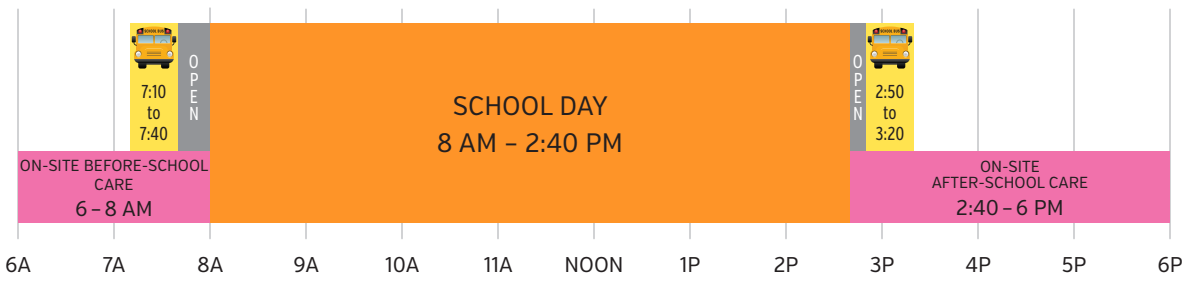

ORANGE OPTION

BEL AIR

ISLAND LAKE

PINEWOOD

SUNNYSIDE

TURTLE LAKE

VALENTINE HILLS

CHIPPEWA MIDDLE SCHOOL, EDGEWOOD MIDDLE SCHOOL, and HIGHVIEW MIDDLE SCHOOL