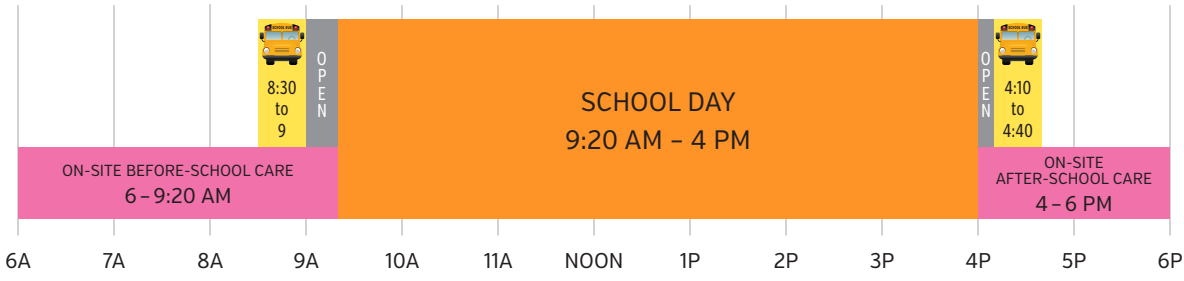

ORANGE OPTION

BEL AIR

ISLAND LAKE

PINEWOOD

SUNNYSIDE

TURTLE LAKE

VALENTINE HILLS

CHIPPEWA MIDDLE SCHOOL, EDGEWOOD MIDDLE SCHOOL, and HIGHVIEW MIDDLE SCHOOL