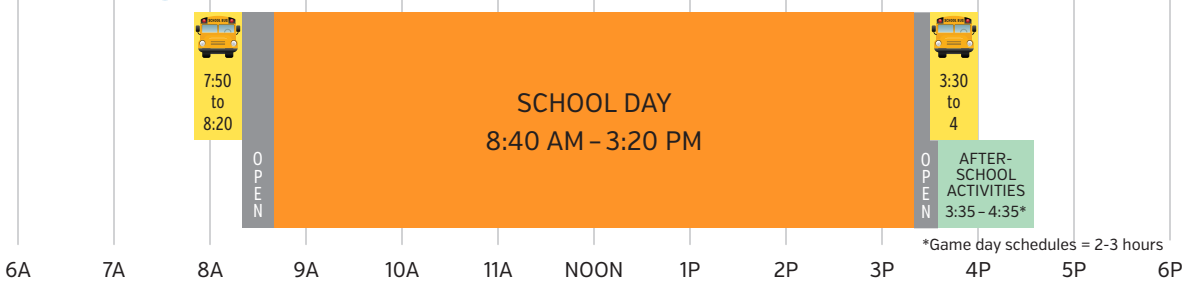

ORANGE OPTION

BEL AIR

ISLAND LAKE

PINEWOOD

SUNNYSIDE

TURTLE LAKE

VALENTINE HILLS

CHIPPEWA MIDDLE SCHOOL, EDGEWOOD MIDDLE SCHOOL, and HIGHVIEW MIDDLE SCHOOL