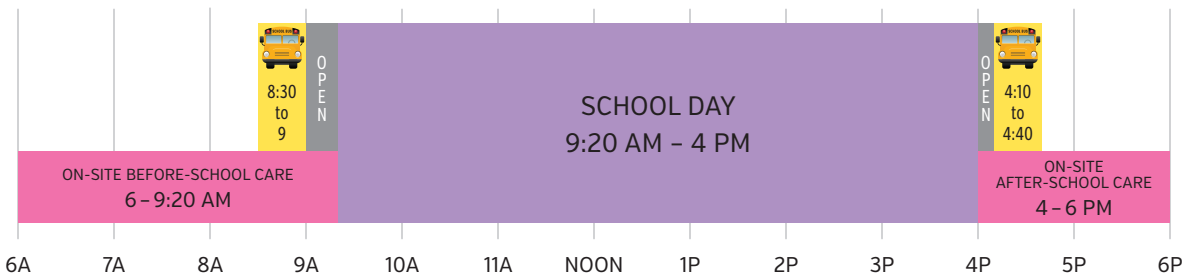

PURPLE OPTION

BEL AIR

ISLAND LAKE

PINESWOOD

SUNNYSIDE

TURTLE LAKE

VALENTINE HILLS

CHIPPEWA MIDDLE SCHOOL, EDGEWOOD MIDDLE SCHOOL, and HIGHVIEW MIDDLE SCHOOL