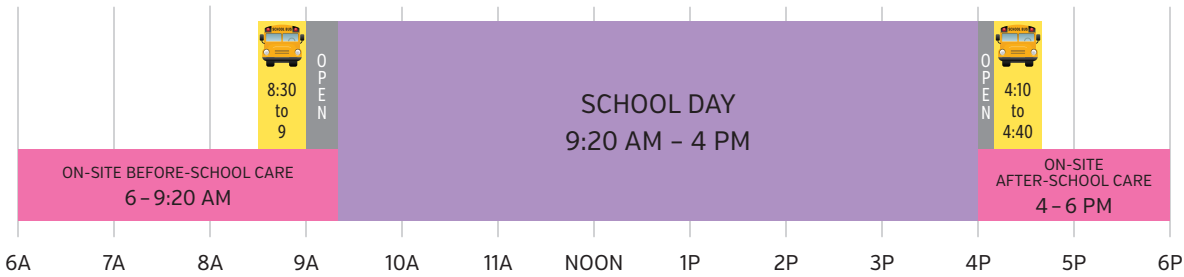

PURPLE OPTION

BEL AIR

ISLAND LAKE

PINESWOOD

SUNNYSIDE

TURTLE LAKE

VALENTINE HILLS

CHIPPEWA MIDDLE SCHOOL, EDGEWOOD MIDDLE SCHOOL, and HIGHVIEW MIDDLE SCHOOL