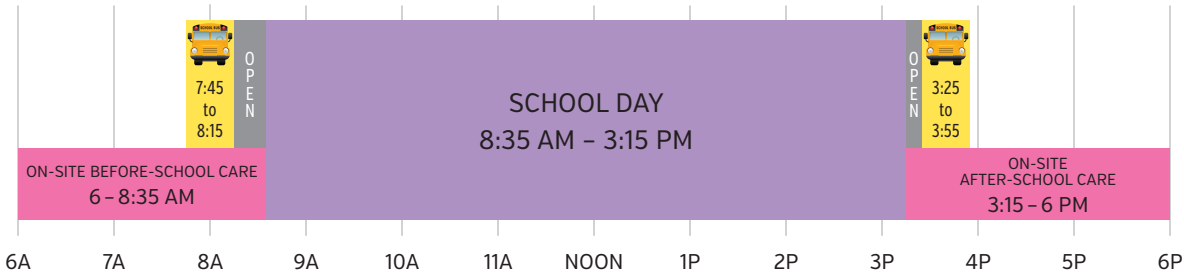

PURPLE OPTION

BEL AIR

ISLAND LAKE

PINESWOOD

SUNNYSIDE

TURTLE LAKE

VALENTINE HILLS

CHIPPEWA MIDDLE SCHOOL, EDGEWOOD MIDDLE SCHOOL, and HIGHVIEW MIDDLE SCHOOL