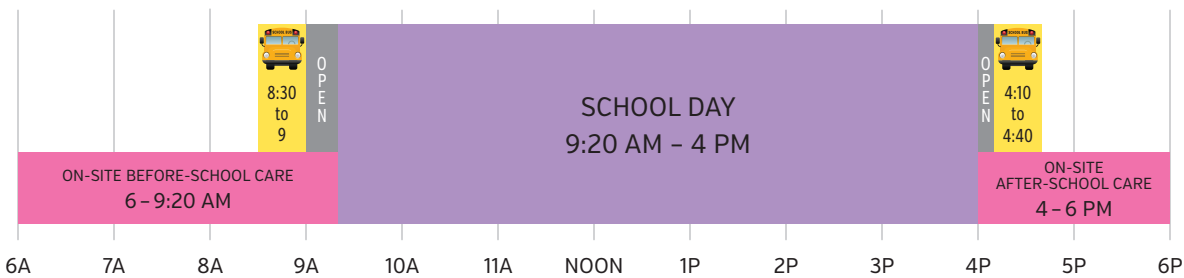

PURPLE OPTION

BEL AIR

ISLAND LAKE

PINESWOOD

SUNNYSIDE

TURTLE LAKE

VALENTINE HILLS

CHIPPEWA MIDDLE SCHOOL, EDGEWOOD MIDDLE SCHOOL, and HIGHVIEW MIDDLE SCHOOL