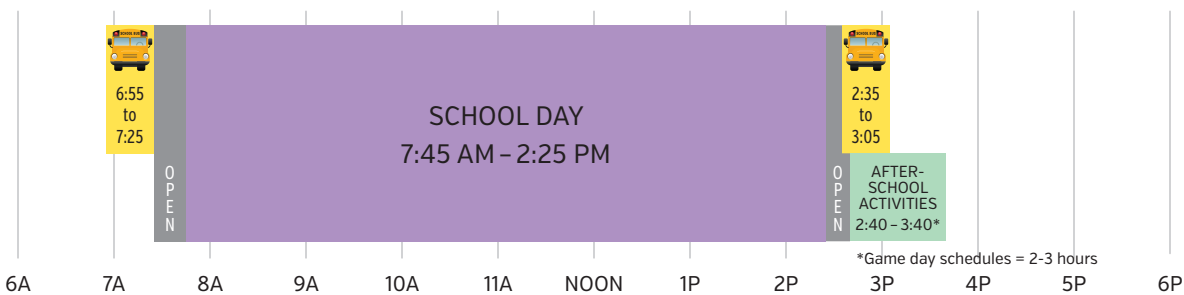

PURPLE OPTION

BEL AIR

ISLAND LAKE

PINESWOOD

SUNNYSIDE

TURTLE LAKE

VALENTINE HILLS

CHIPPEWA MIDDLE SCHOOL, EDGEWOOD MIDDLE SCHOOL, and HIGHVIEW MIDDLE SCHOOL