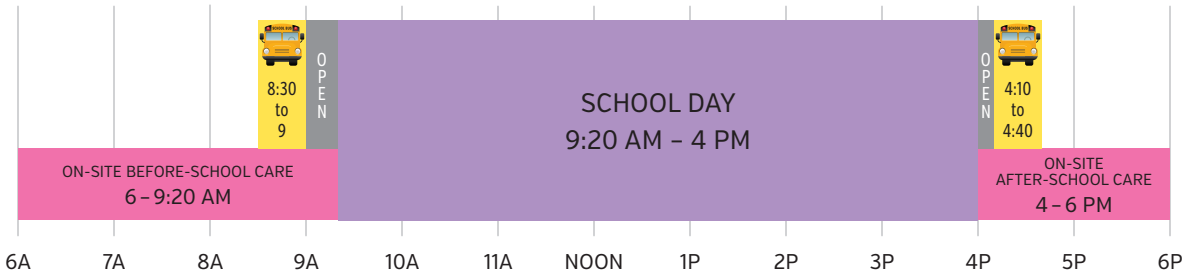

PURPLE OPTION

BEL AIR

ISLAND LAKE

PINESWOOD

SUNNYSIDE

TURTLE LAKE

VALENTINE HILLS

CHIPPEWA MIDDLE SCHOOL, EDGEWOOD MIDDLE SCHOOL, and HIGHVIEW MIDDLE SCHOOL