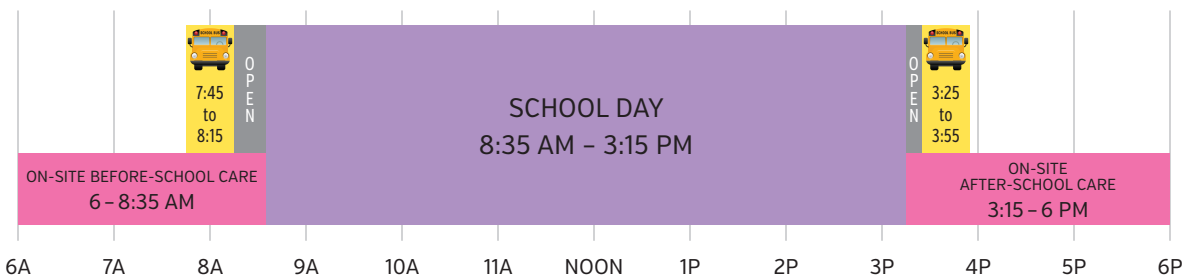

PURPLE OPTION

BEL AIR

ISLAND LAKE

PINESWOOD

SUNNYSIDE

TURTLE LAKE

VALENTINE HILLS

CHIPPEWA MIDDLE SCHOOL, EDGEWOOD MIDDLE SCHOOL, and HIGHVIEW MIDDLE SCHOOL