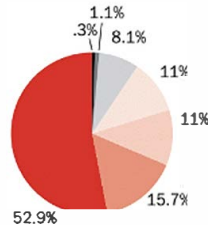

- Hawaian/Pacific Islander .3%
- Native American 1.1%
- Two or more categories 8.1%
- Asian 11%
- Hispanic 11%
- Black 15.7%
- White 52.9%